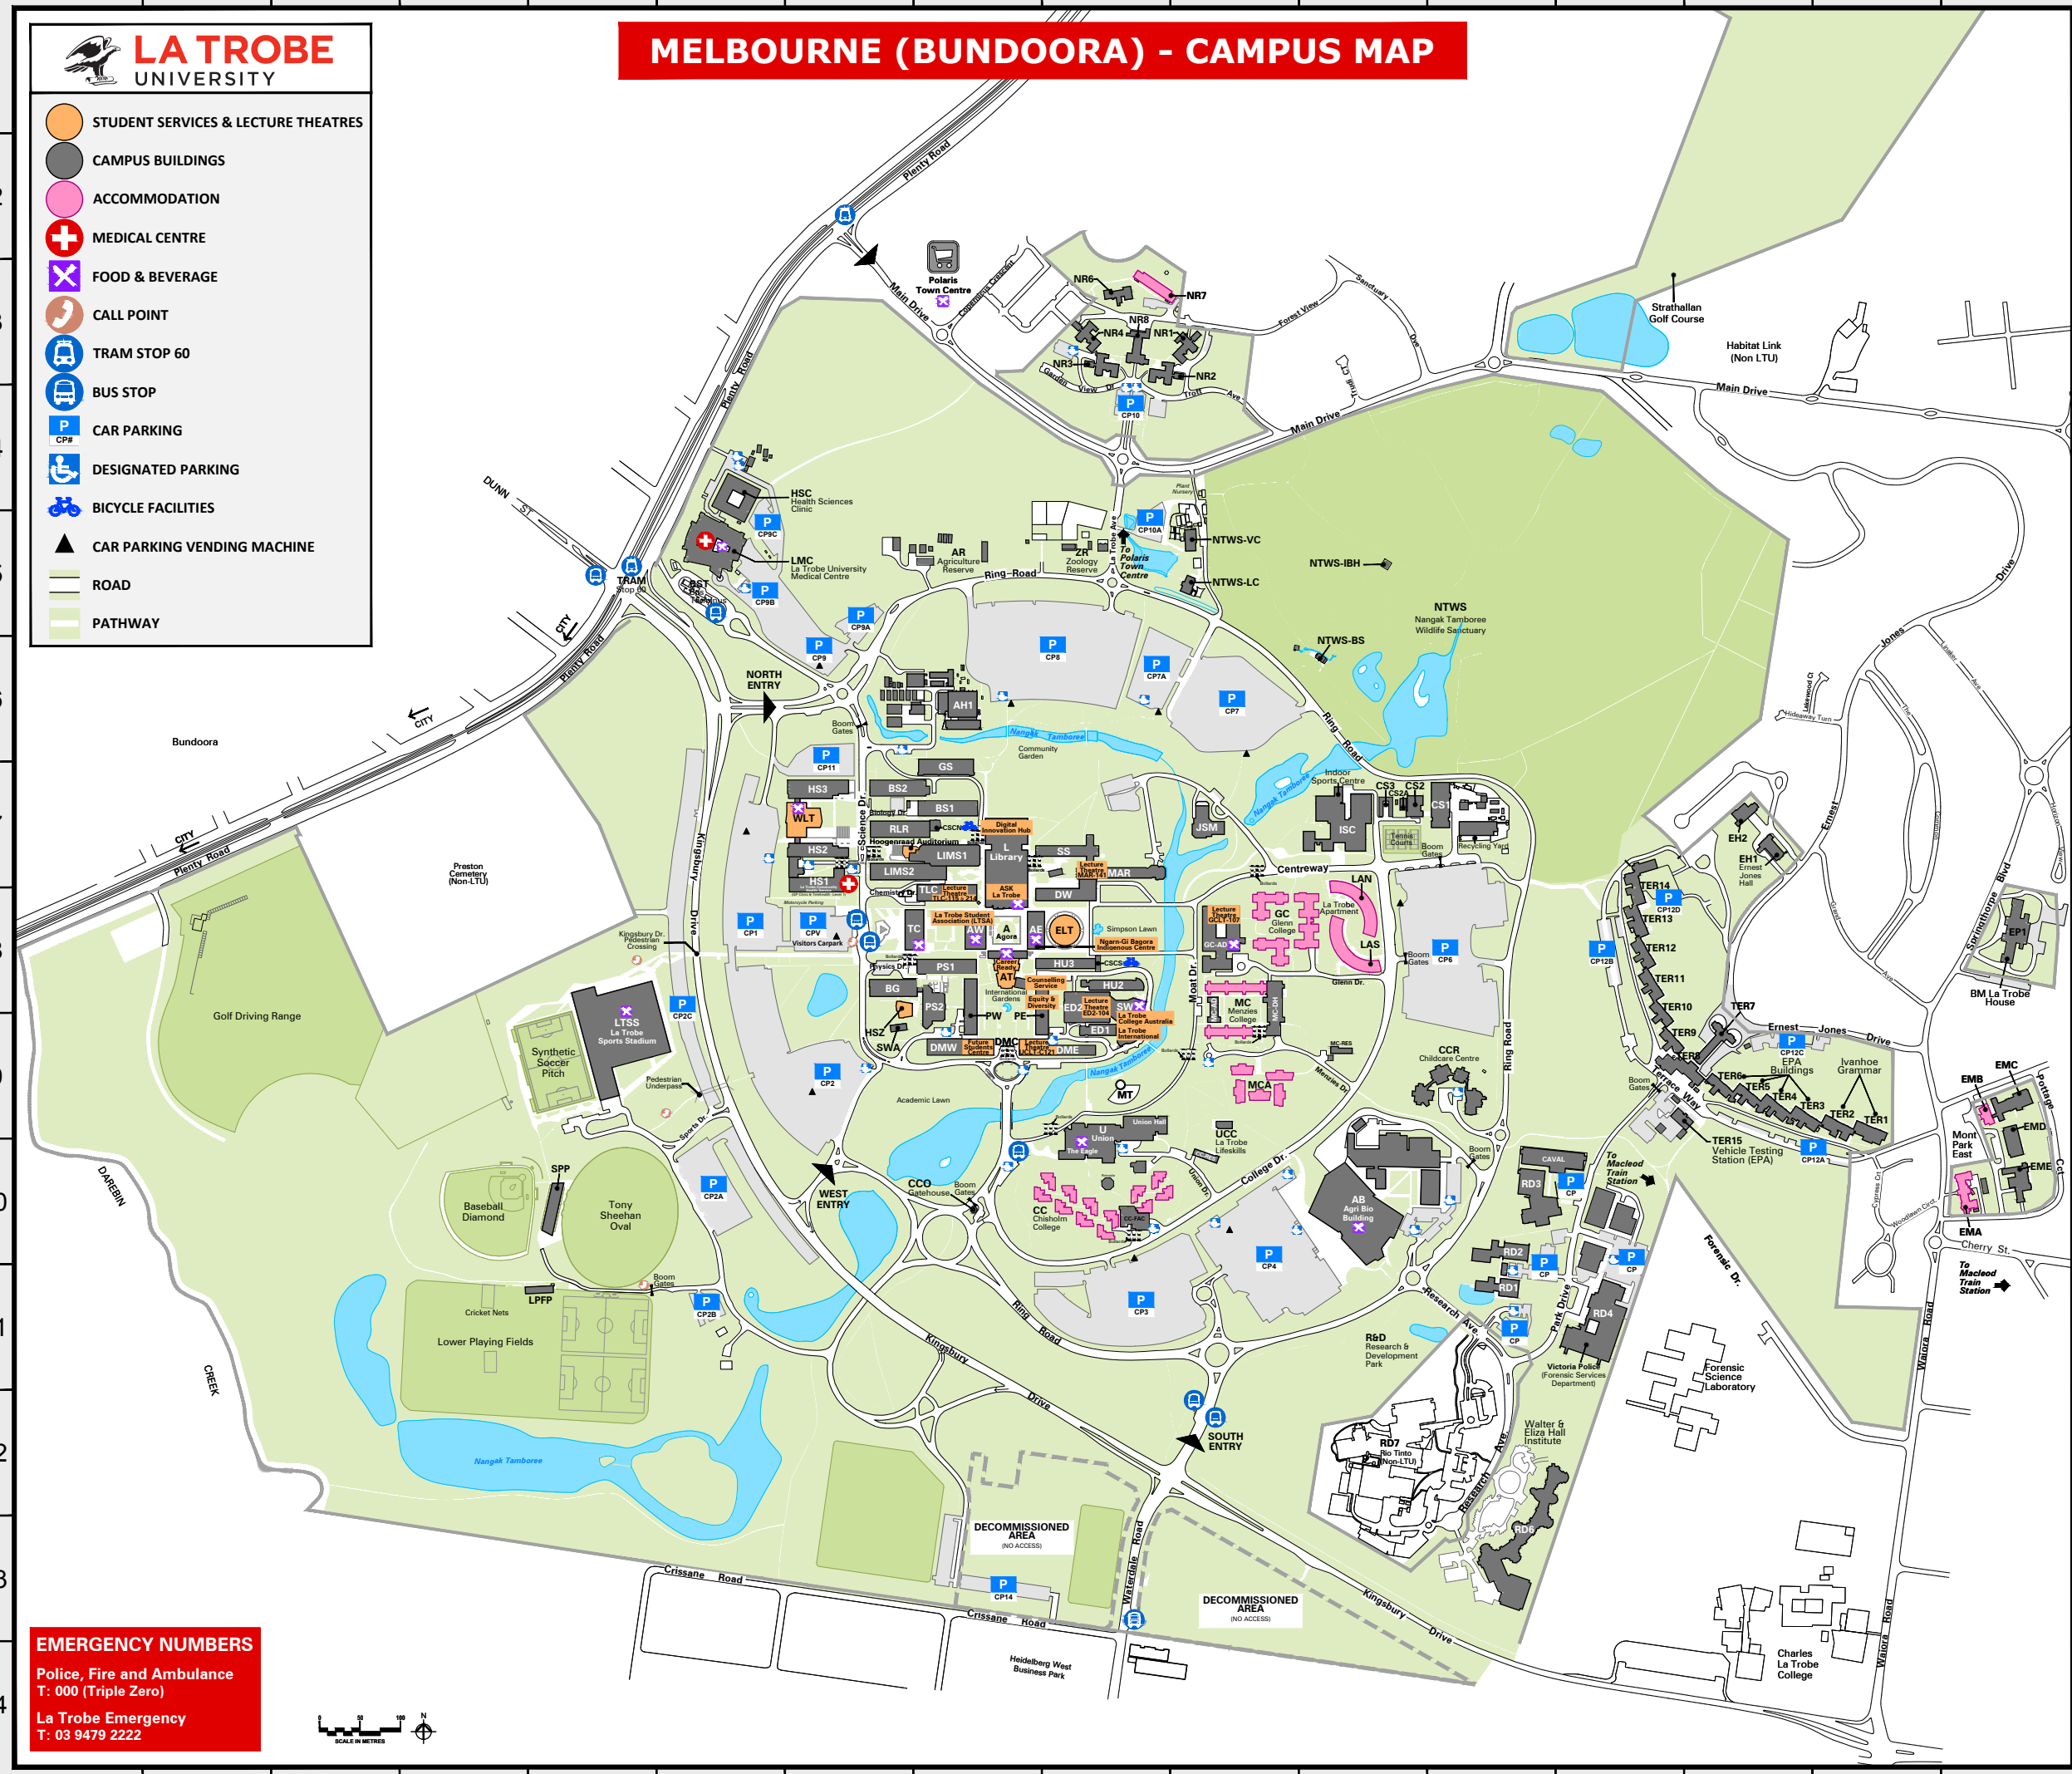

LEGEND

A	Agora (University Centre)	H8
AB	Agri Bio Building	K10
AE	Agora East	H8
AR	Ngarn-Gi Bagora Indigenous Centre - Level 2	H5
AT	Agora Theatre & Cinema	H8
AW	Agora West	H8
BG	Beth Gleeson Building	G8
BS1&2	Biological Sciences 1 & 2	H7,G7
BST	Bus Terminus	F5
CC	Chisholm College - Block 1 to 12	I10
CCO	Gatehouse	H10
CCR	Children's Centre	L9
CS1,2&3	I&O, Campus Servs. 2 & Landscaping	L7,K7
CSCN	Cycle Smart Centre North	H7
CSCS	Cycle Smart Centre South	I8
DMC	David Myers Building - Centre	H9
	Future Students Centre - Level 1	
DME	David Myers Building - East	I9
DMW	David Myers Building - West	H9
DW	Donald Whitehead Building	I8
ED1	Education 1	I9
ED2	Education 2	I8
	Lecture Theatre ED2-104 - Level 1	
EH1&2	Ernest Jones Hall & Admin	N7
ELT	East Lecture Theatres	I8
	Lecture Theatre ELT 1 to 6 - Level 1 & 2	
EMA&B	The University Lodge	P10,P9
EMC	Mont Park Building C	P9
EMD&E	Mont Park East Building D and E	P9,P10
EP1	BM La Trobe House	P8
GC	Glenn College	J8
GC-AD	Glenn College - Admin	J8
GCLT	Glenn College Lecture Theatre	J8
	Lecture Theatre GCLT-107 - Level 1	
GS	George Singer Building	H7
HS1	Health Sciences 1	G7
	La Trobe Community Health Service (GP Clinic)	
HS2&3	Health Sciences 2 & 3	G7
HSC	Health Sciences Clinic	F4
HSZ	Hooper & Szental Lecture Theatre	G8
	Lecture Theatre - Level 1 & 2	
HU2&3	Humanities 2 & 3	I8
ISC	Indoor Sports Centre	K7
JSM	John Scott Meeting House	J7
L	Library	H7
	ASK La Trobe - Level 1	
	Digital Innovation Hub - Level 2	
LAN	La Trobe Apartment North	K8
LAS	La Trobe Apartment South	K8
LIMS1	La Trobe Institute for Molecular Sci 1	H7
	Hoogenraad Lecture Theatre - Level 1	
LIMS2	La Trobe Institute for Molecular Sci 2	G7
LMC	La Trobe University Medical Centre	F5
LPPF	Lower Playing Field Pavilion	E11
LTSS	La Trobe Sports Stadium	E9
MAR	Martin Building	I7
	Lecture Theatre MAR-141 - Level 1	
MC	Menzies College	J8
MC-AD,DH	Menzies College - Admin, Dining Hall	J8
MCA	Menzies College Annexe 1 to 5	J9
MT	Moat Theatre	I9
NR1	Institute for Advanced Study	J3
NR2	Confucius Institute	J3
NR3	Garden View Apartments	I3
NR4	La Trobe House	I3
NR6	Australian Research Centre in Sex, Health & Society	I3
NR7	Graduate House	I3
NR8	Michael J Osborne Centre - Admin	I3
NTWS-BS	Nangak Tamboree Wildlife S. - BioShack K6	
NTWS-IBH	Nangak Tamboree Wildlife S. - Ironbark Hut K5	
NTWS-LC	Nangak Tamboree Wildlife S. - Learning Ctr. J5	
NTWS-VC	Nangak Tamboree Wildlife S. - Visitor Ctr. J5	
PE	Peribolos East	H9
	Equity & Diversity (Level 1) & Counselling (Level 2)	
PS1&2	Physical Sciences 1 & 2	H8
PW	Peribolos West	H9
RD1&2	Technology Enterprise Centre 1 & 2	L11,L10
RD3&4	CARM Centre & Victoria Police	L10,M11
RD6	Walter & Eliza Hall Institute	L13
RLR	R.L. Reid Building	G7
SS	Social Sciences	I7
SPP	Sports Park Pavilion	E10
SW	Sylvia Walton Building	I8
	La Trobe College Australia (Reception) - Level 3	
	La Trobe International - Level 3	
SWA	South West Annexe	G9
TC	Thomas Cherry Building	G8
	Bio & Digital Innovation Hubs (Opening in 2023)	
TER1&2	Ivanhoe Grammar	O9
TER3-15	The Terraces Building 3 to 15	M7-O9
TLC	The Learning Commons	H8
	Lecture Theatre TLC-115 & 214 - Level 1 & 2	
U	Union Building	I9
UCC	La Trobe Lifeskills	J9
UCLT	Undercroft Lecture Theatre	H9
	Lecture Theatre UCLT-C121 - Level 1	
WLT	West Lecture Theatres	G7
	Lecture Theatre WLT 1 to 3 - Level 1	
ZR	Zoology Reserve	I5